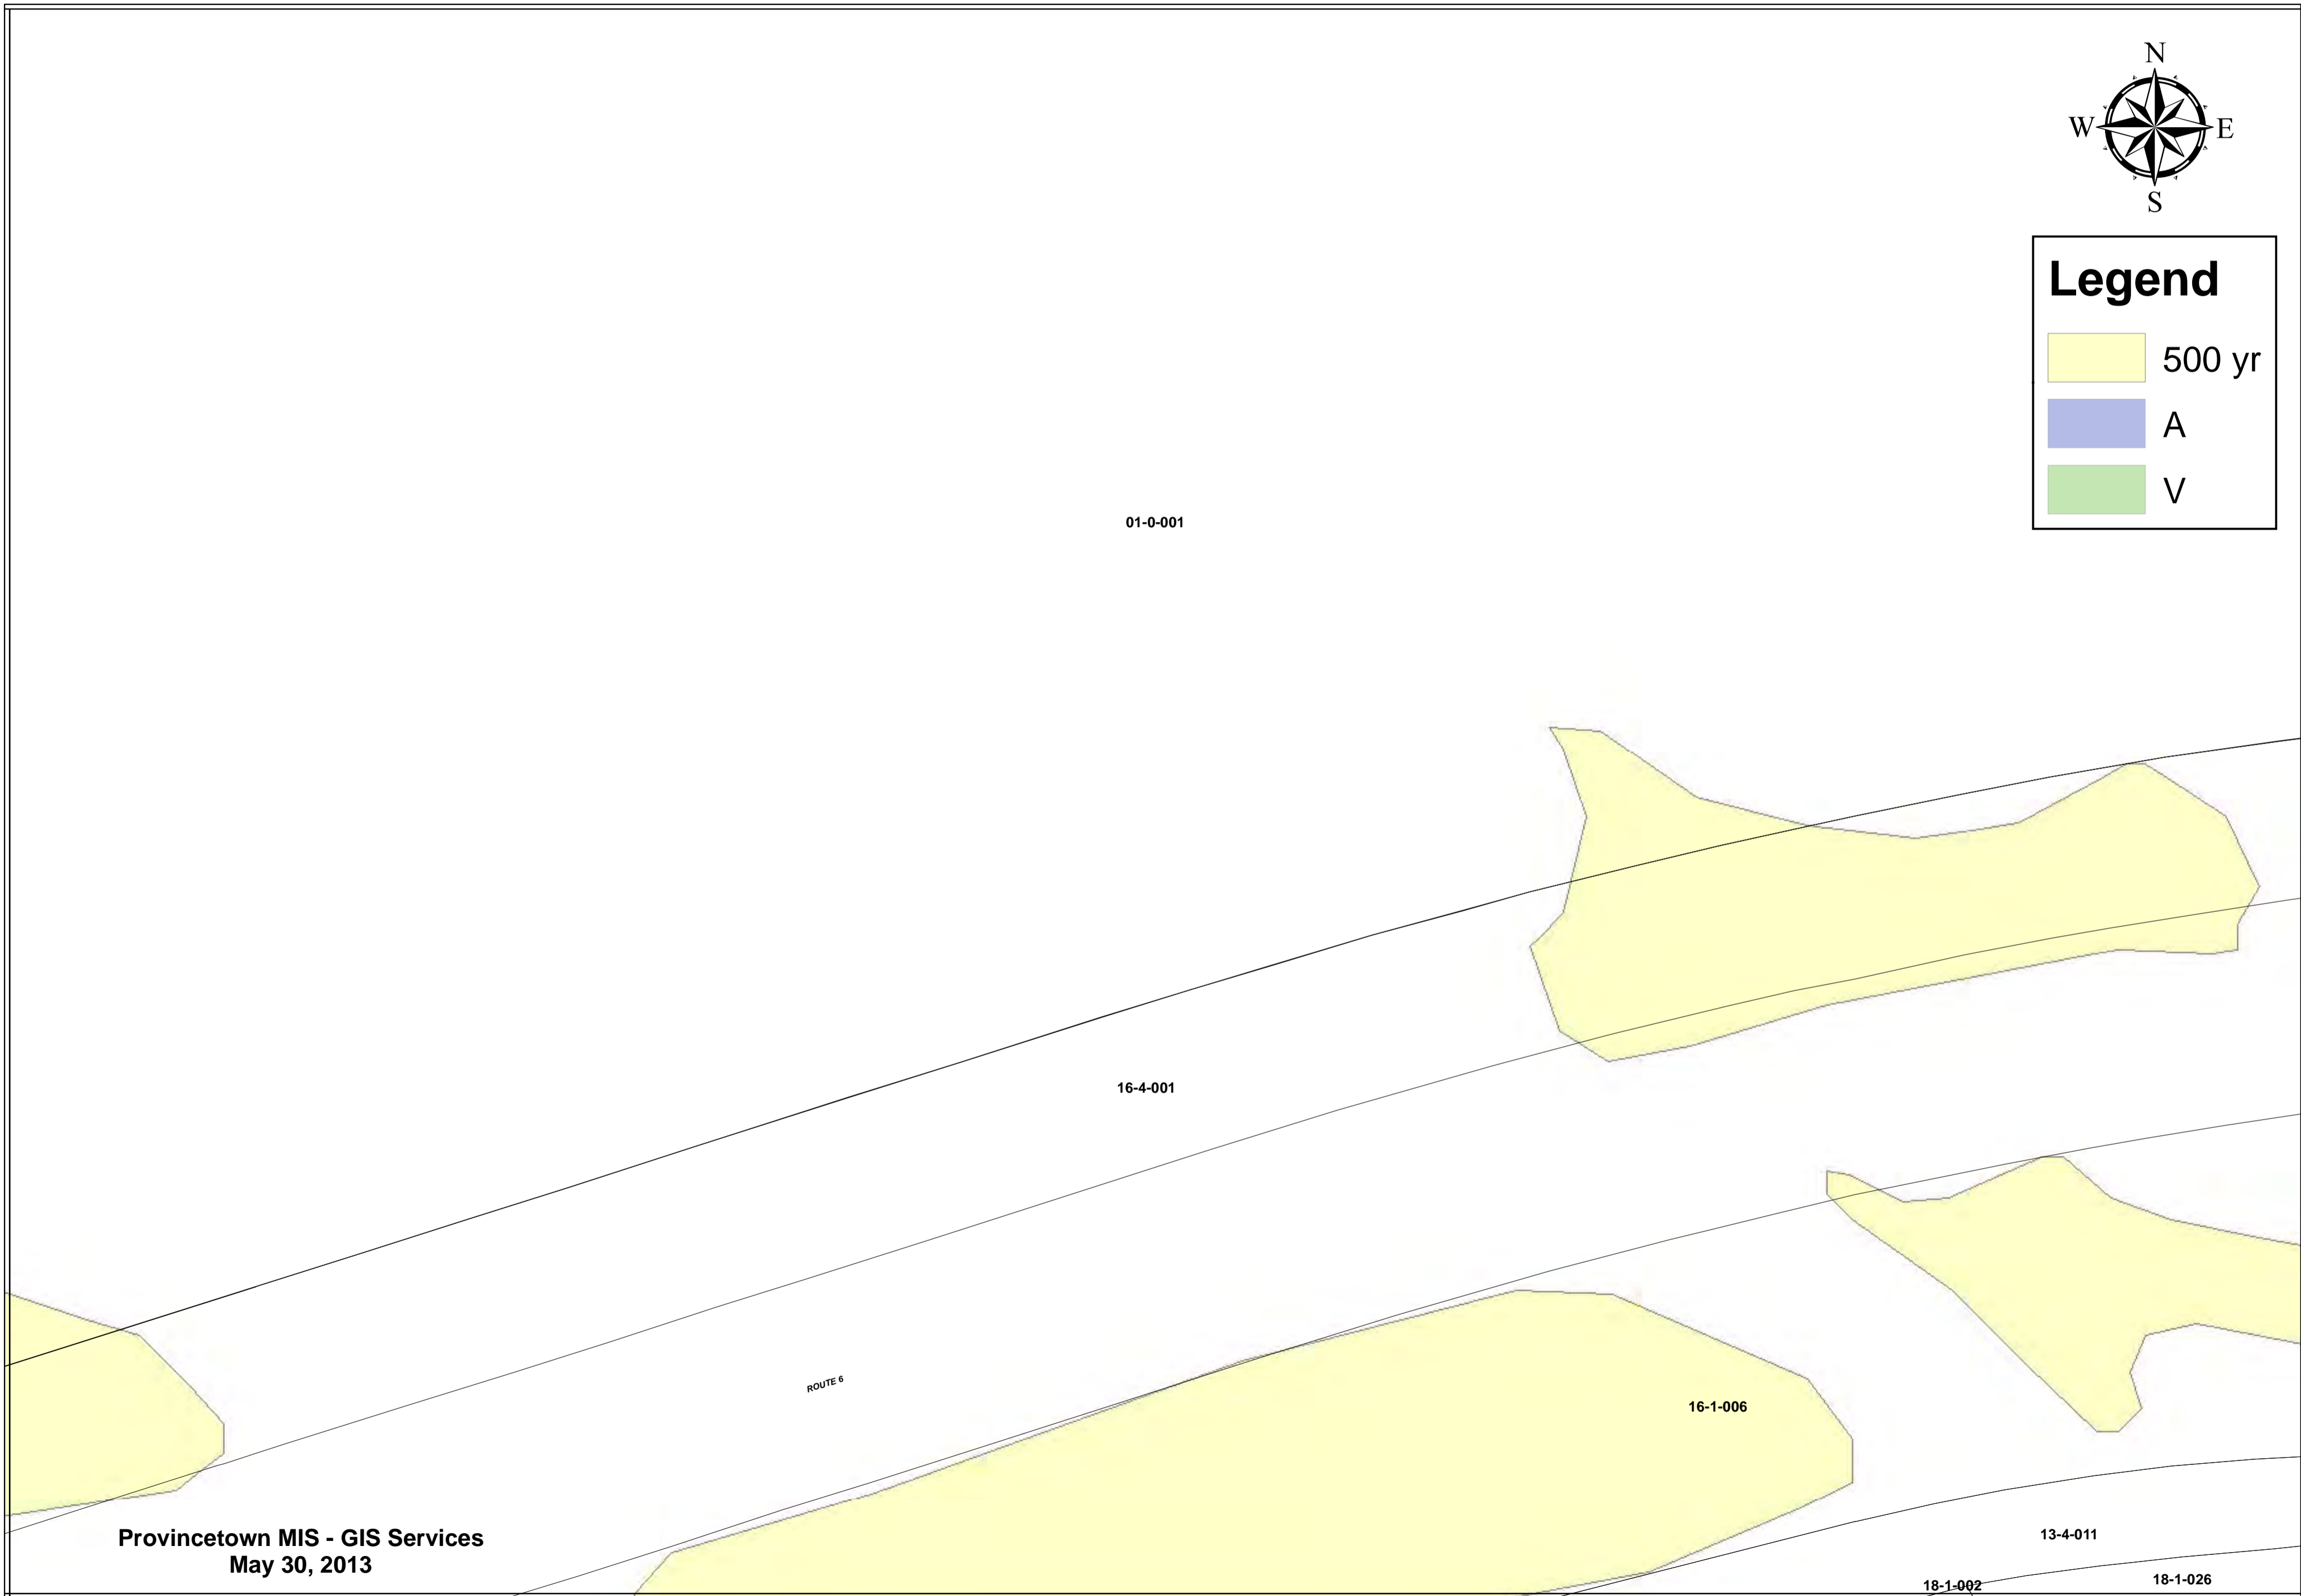

FEMA Flood Insurance Rate Map

Sheet A6

Legend

- 500 yr
- A
- V

Provincetown MIS - GIS Services
May 30, 2013